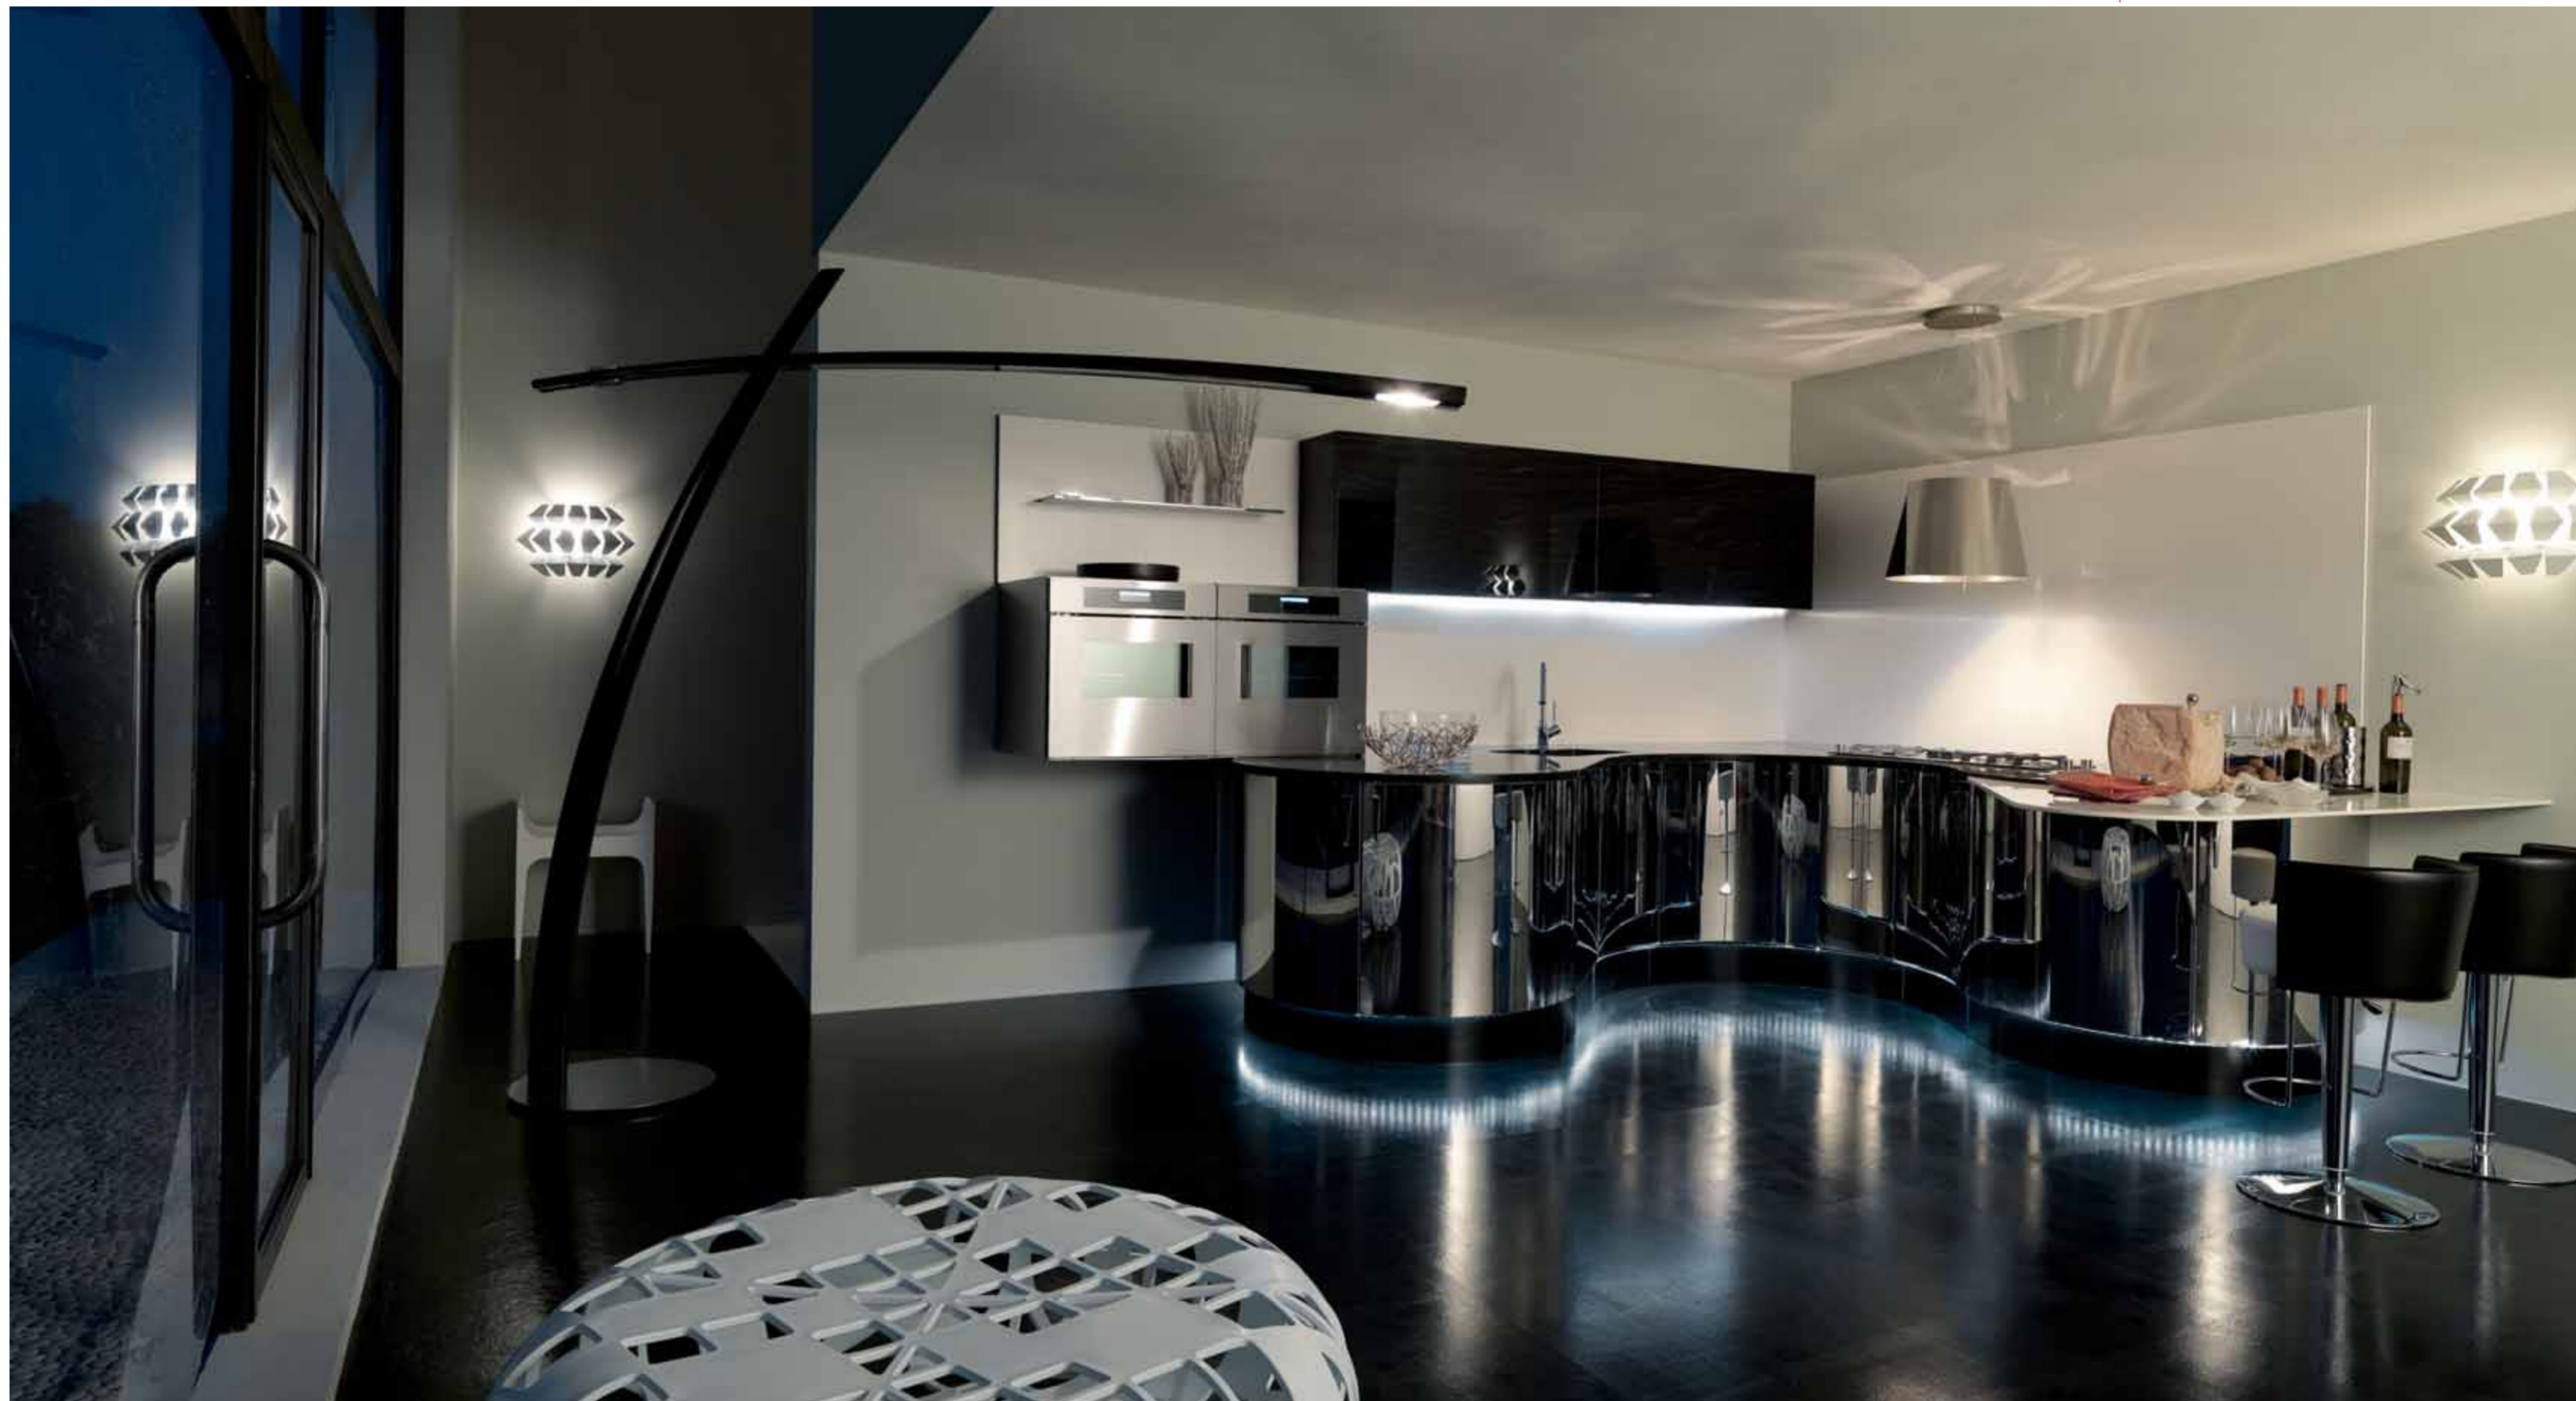

Domina Make up / Dominio sulla materia