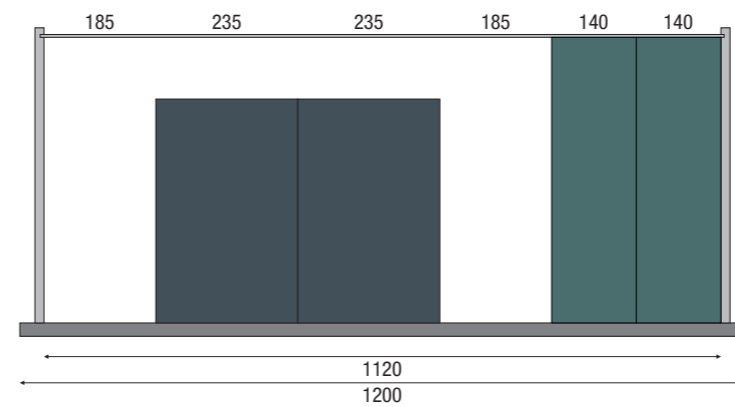

Aster essential accessories