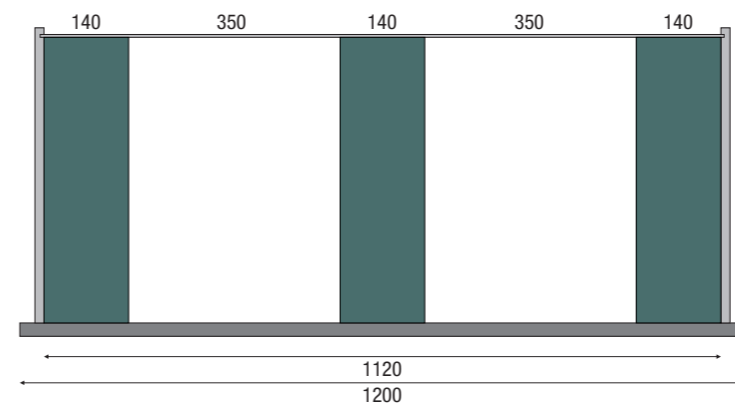

Aster essential accessories