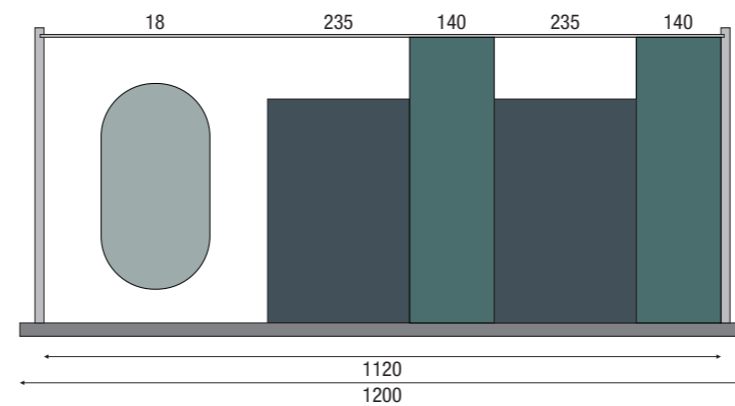

Aster essential accessories