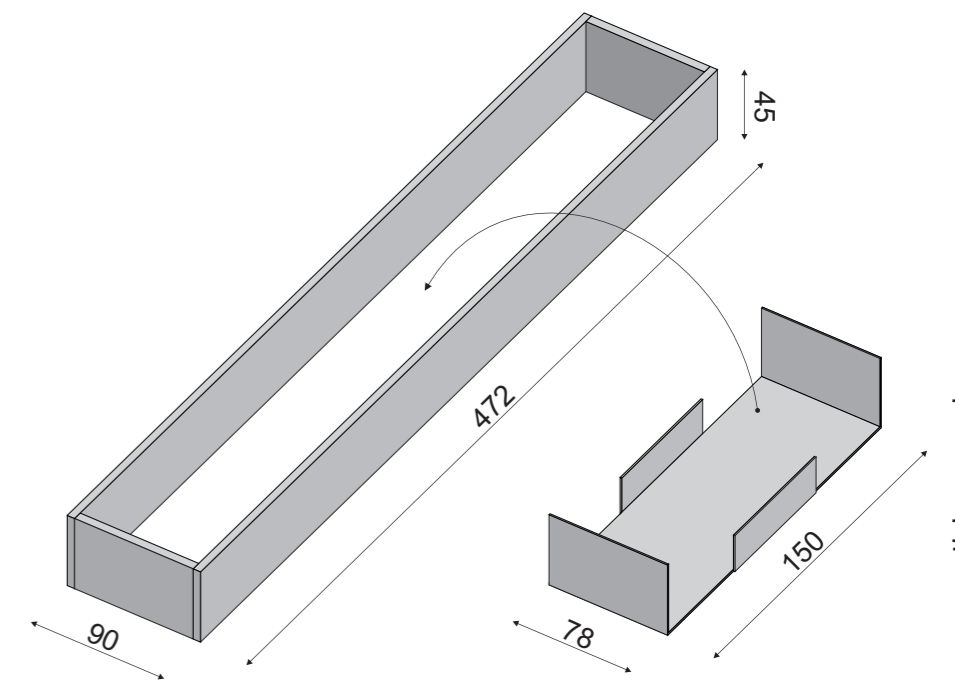

Griglia Portaposate Alluminio
Aluminium cutlery tray grid
Griglia Portaposate Rovere
Clear oak cutlery tray grid
Griglia Portaposate Canaletto
Canaletto walnut cutlery tray grid

cod 0072304A

cod 0072304R

cod 0072304C