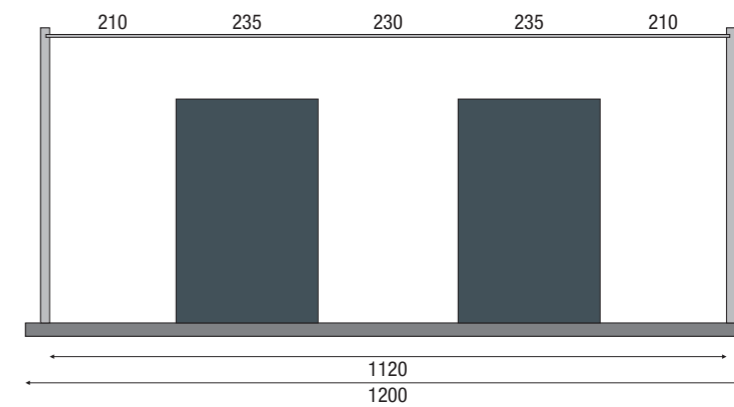

Aster essential accessories