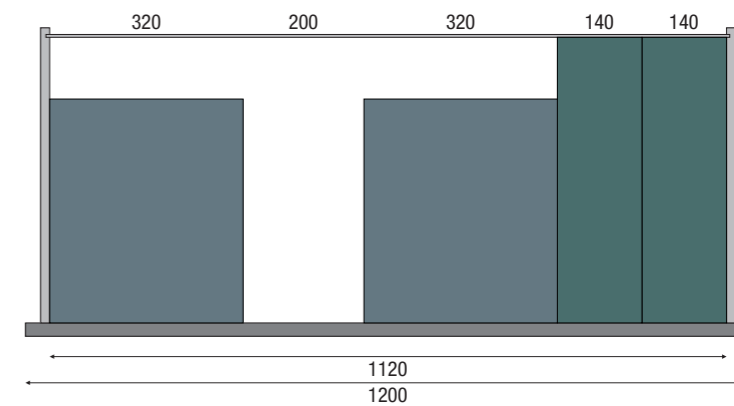

Aster essential accessories