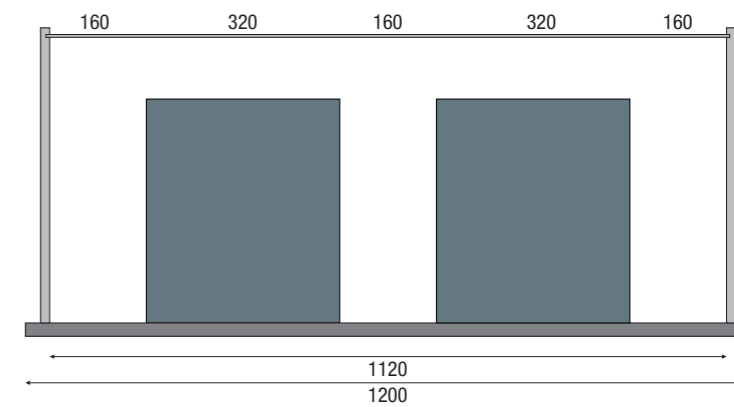

Aster essential accessories