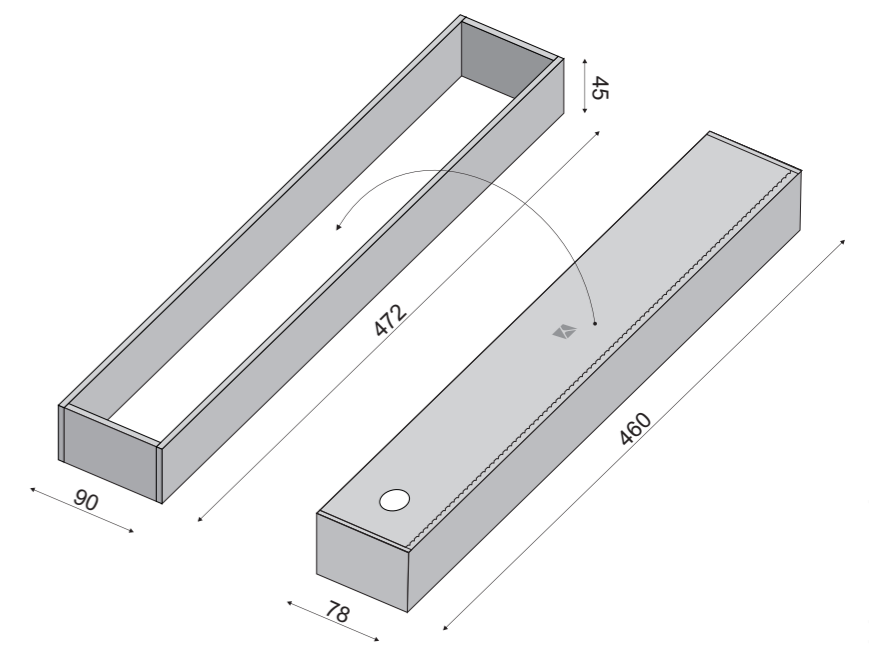

- Portarotolo In Griglia Alluminio cod 0072326A
- *Paper-towel holder with aluminium grid*
- Portarotolo In Griglia Rovere cod 0072326R
- *Paper-towel holder with clear oak grid*
- Portarotolo In Griglia Canaletto cod 0072326C
- *Paper-towel holder with canaletto walnut grid*